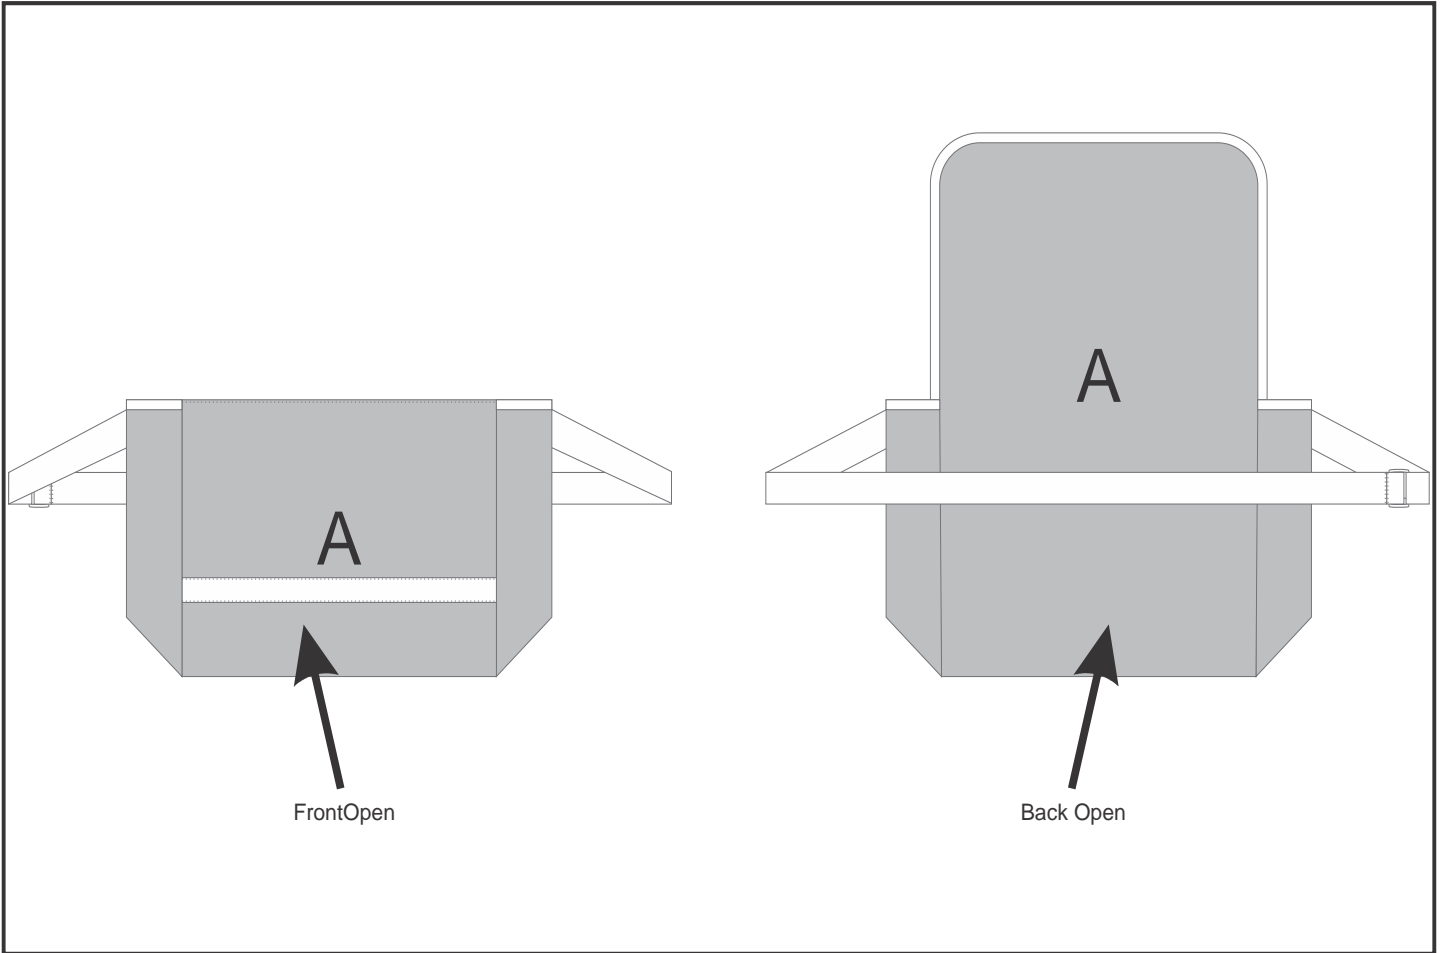

SG-HP-160-G

PPS Hoppla Cederberg Conference Bag

Need to know:

- Includes 1-Position Sublimation (setup fees apply)
- Please Note: We cannot guarantee 100% logo Alignment on all Brandable Panels.

Branding Options:

Position	Branding Method (Branding Code)	No. of Colours	Dimension
A	Custom Sublimation A (CPSUB-A)	Full Colour	660mm wide x 1001mm high